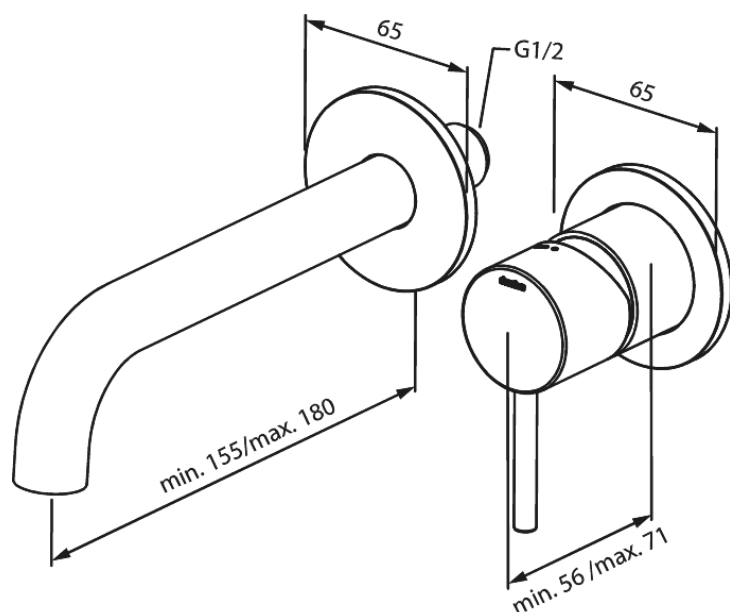

Product features

FM Mattsson Denmark ApS
Hvidkærvej 48, 5250 Odense SV, DK-56416218

+45 88 33 00 34 damixa-international@fmmattssongroup.com

Mere information på damixa.com

damixa